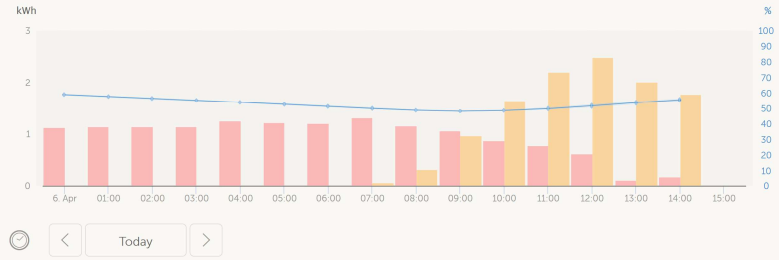

### System status in VRM

 <b>101 W</b> Consumption	N/A <b>1664 W</b> Solar yield	 <b>0 W</b> To grid   0   From grid
--	-------------------------------------	--